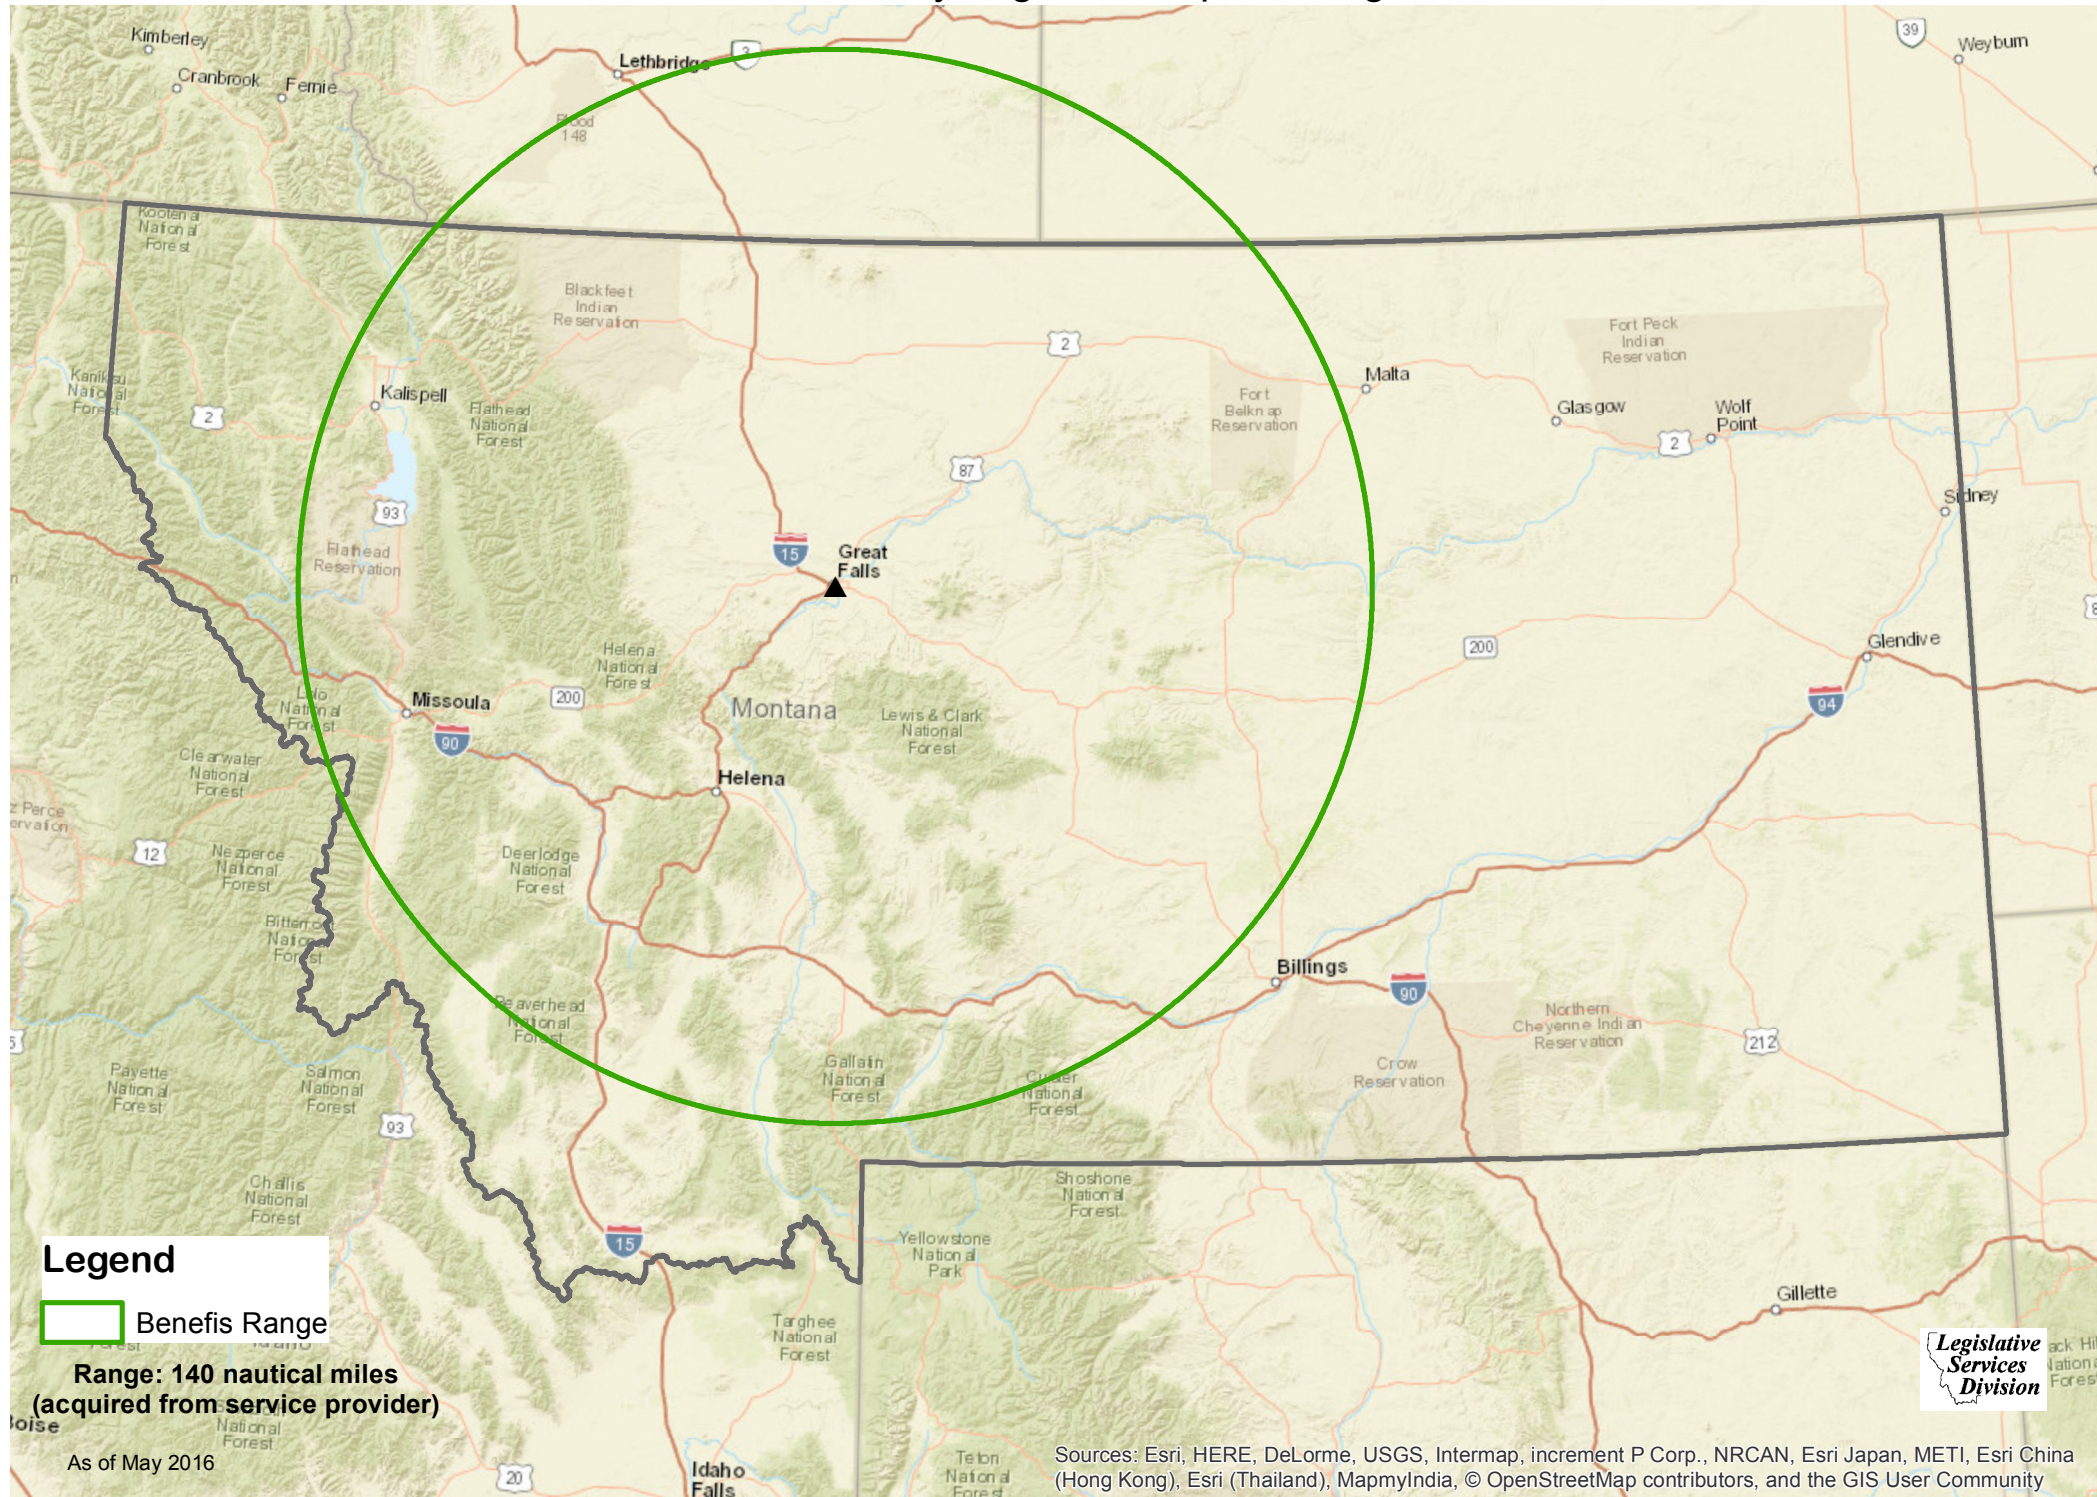

Benefis Mercy Flight Helicopter Range

Legend
Benefis Range

**Range: 140 nautical miles
(acquired from service provider)**

As of May 2016

**Legislative
Services
Division**

Sources: Esri, HERE, DeLorme, USGS, Intermap, increment P Corp., NRCAN, Esri Japan, METI, Esri China (Hong Kong), Esri (Thailand), MapmyIndia, © OpenStreetMap contributors, and the GIS User Community