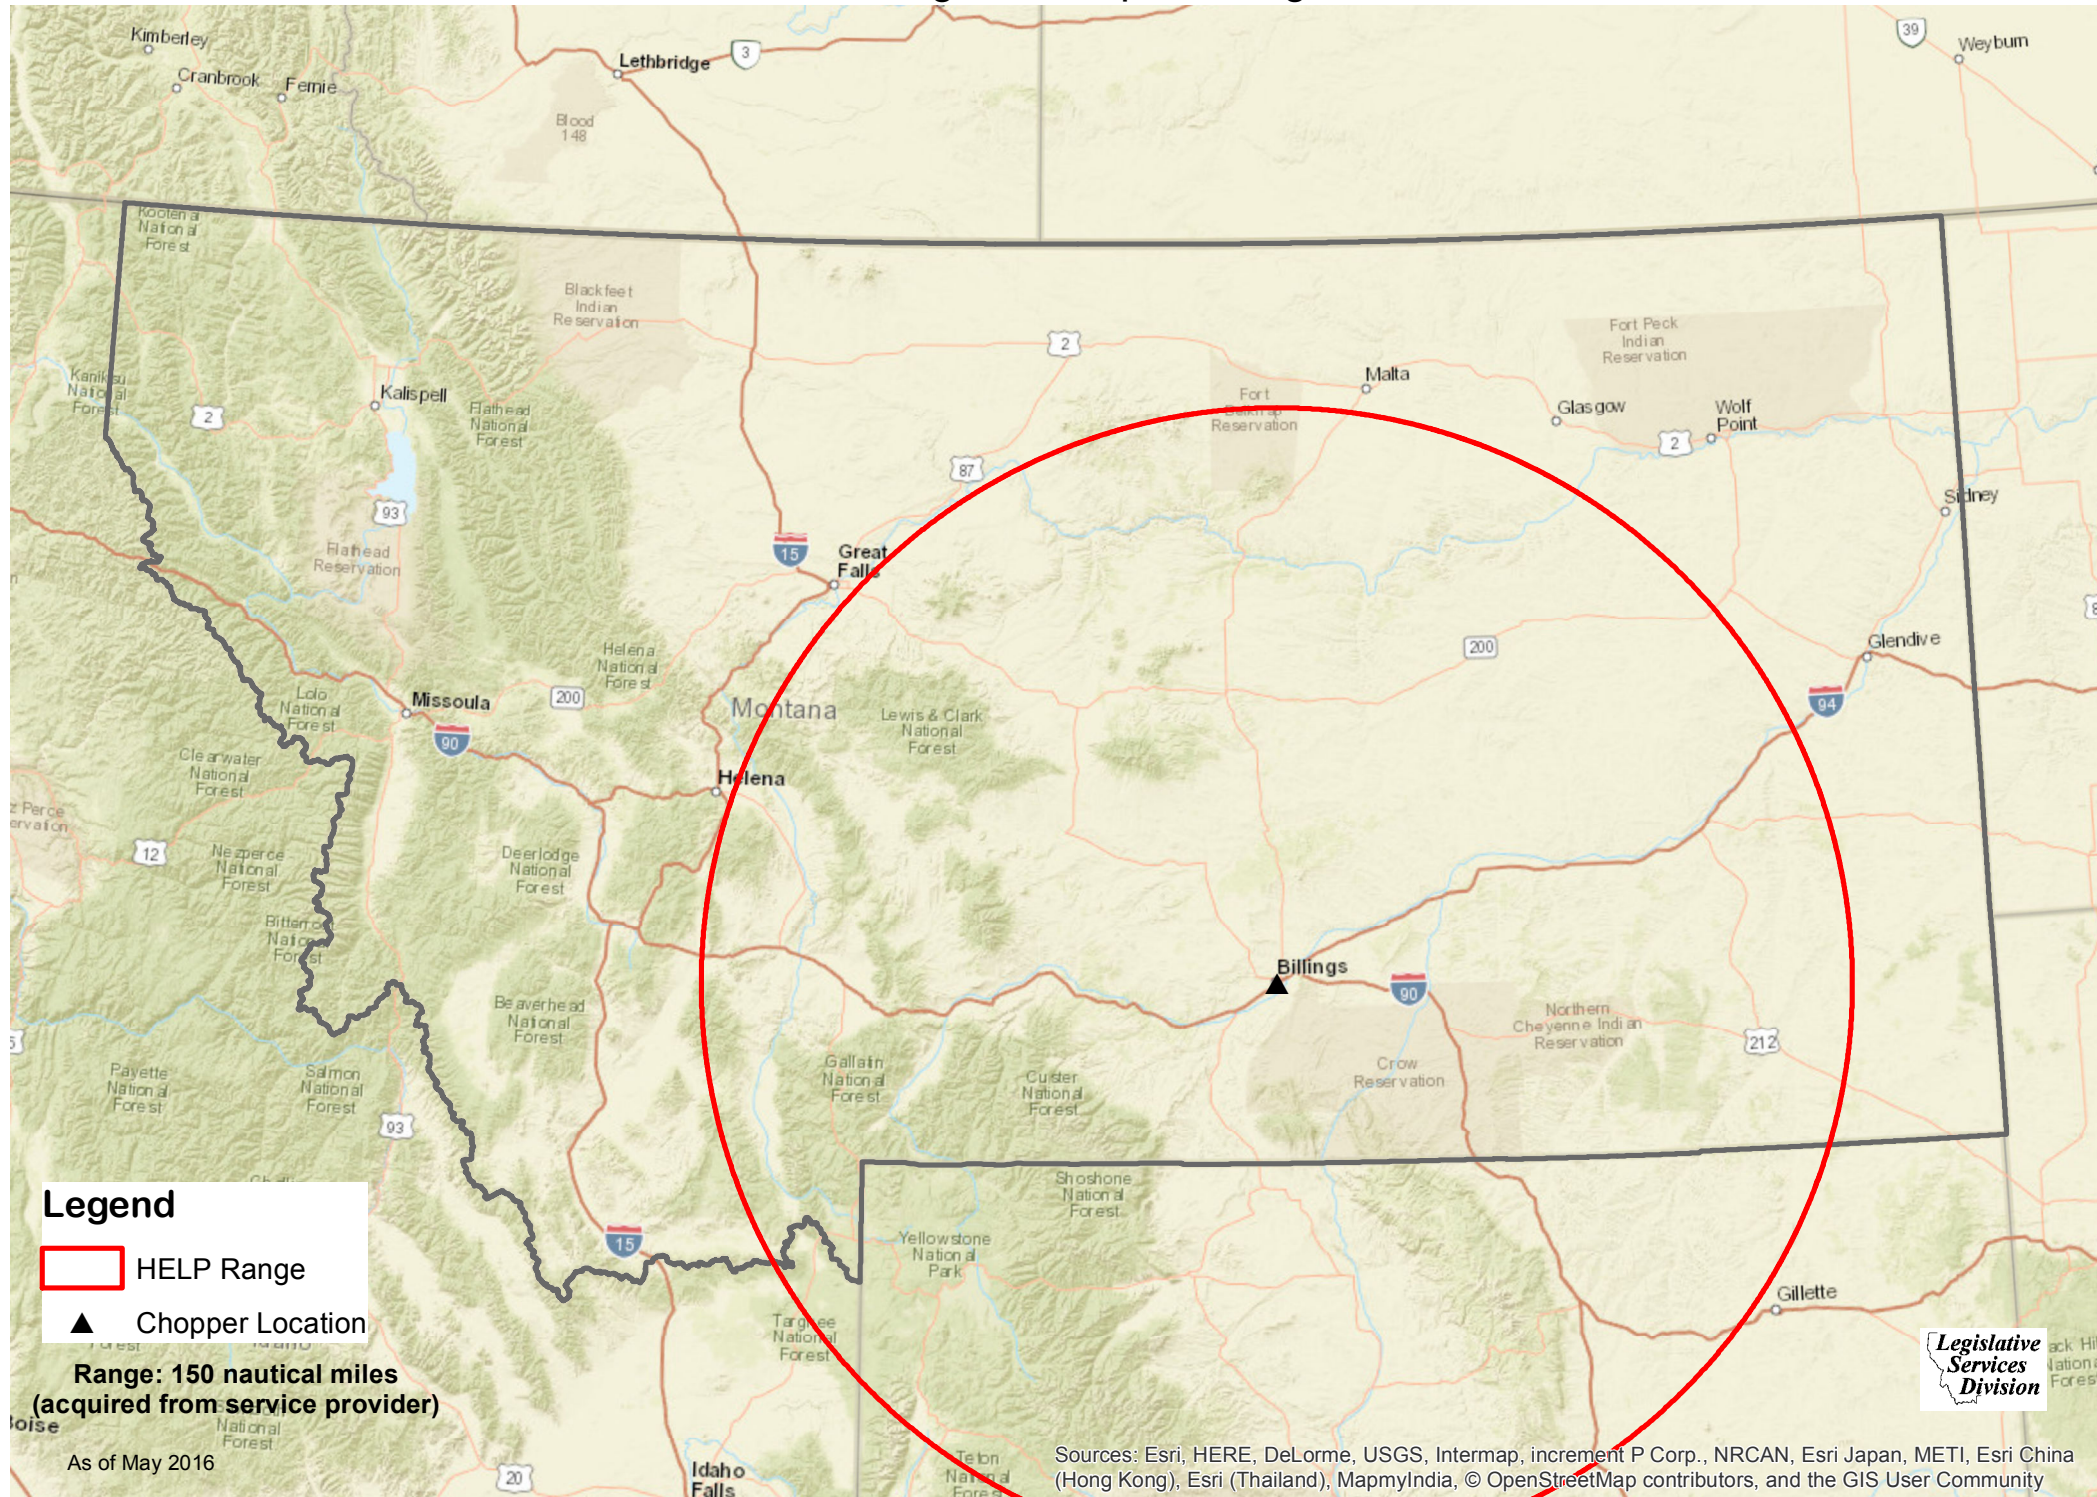

HELP Flight Helicopter Range

Legend
[Red Circle] HELP Range
[Black Triangle] Chopper Location

**Range: 150 nautical miles
(acquired from service provider)**

As of May 2016

Sources: Esri, HERE, DeLorme, USGS, Intermap, increment P Corp., NRCAN, Esri Japan, METI, Esri China (Hong Kong), Esri (Thailand), MapmyIndia, © OpenStreetMap contributors, and the GIS User Community