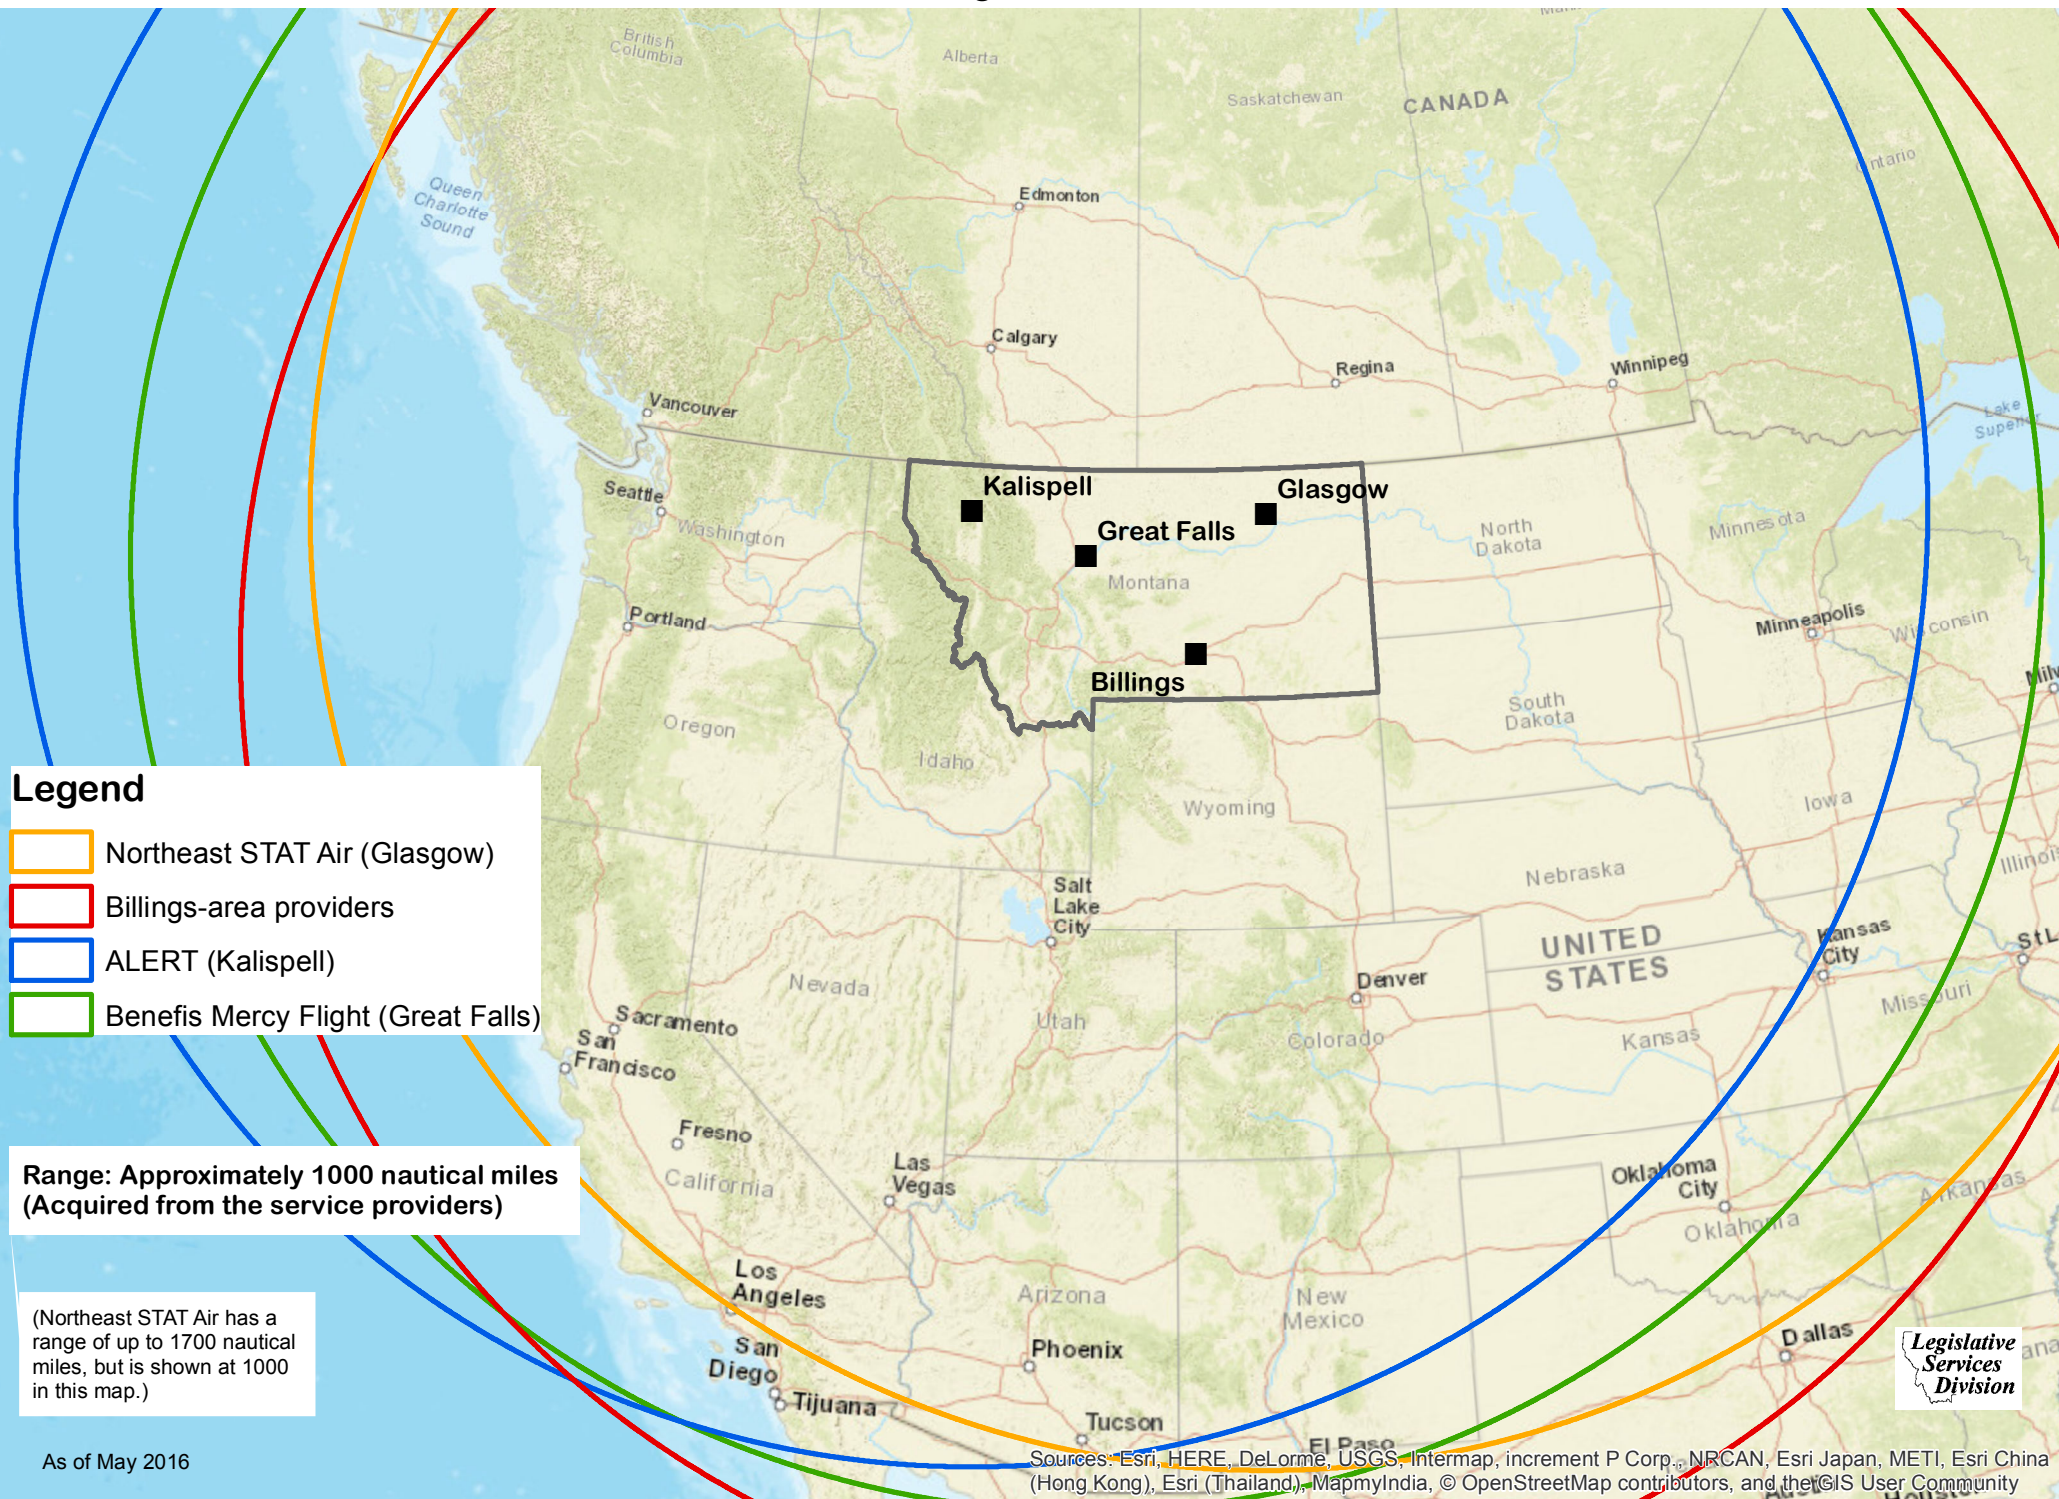

Montana Fixed Wing Provider Service Areas

Legend

-  Northeast STAT Air (Glasgow)
-  Billings-area providers
-  ALERT (Kalispell)
-  Benefis Mercy Flight (Great Falls)

Range: Approximately 1000 nautical miles (Acquired from the service providers)

(Northeast STAT Air has a range of up to 1700 nautical miles, but is shown at 1000 in this map.)